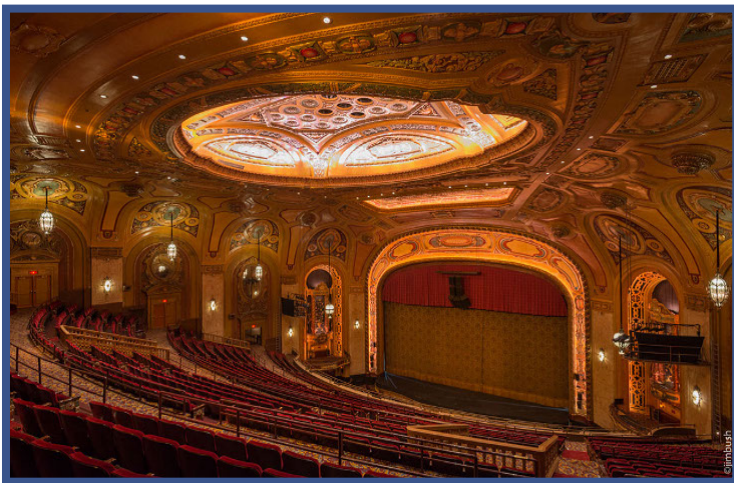

COME FROM AWAY

at SHEA'S PERFORMING ARTS CENTER

SATURDAY, OCTOBER 19, 2019

Tour Includes:

- Round-trip deluxe motorcoach transportation
- Lunch on your own at **Walden Galleria**
- Matinée performance of **Come From Away** at Shea's Performing Arts Center with orchestra seating
- Services of a Covered Wagon Tour Director

Tour Price:

\$120.00 per person

Broadway's COME FROM AWAY is a Best Musical winner across North America! On 9/11 the world still, on 9/12 their stories moved us.

This New York Times Critics' Pick takes you into the heart of the remarkable true story of 7,000 stranded passengers and the small town in Newfoundland that welcomed them. Undaunted by culture and language barriers, the people of Gander cheered the stranded travelers with music, hospitality and the recognition that we're part of a global family. This breathtaking musical "takes you to a place you never want to leave."